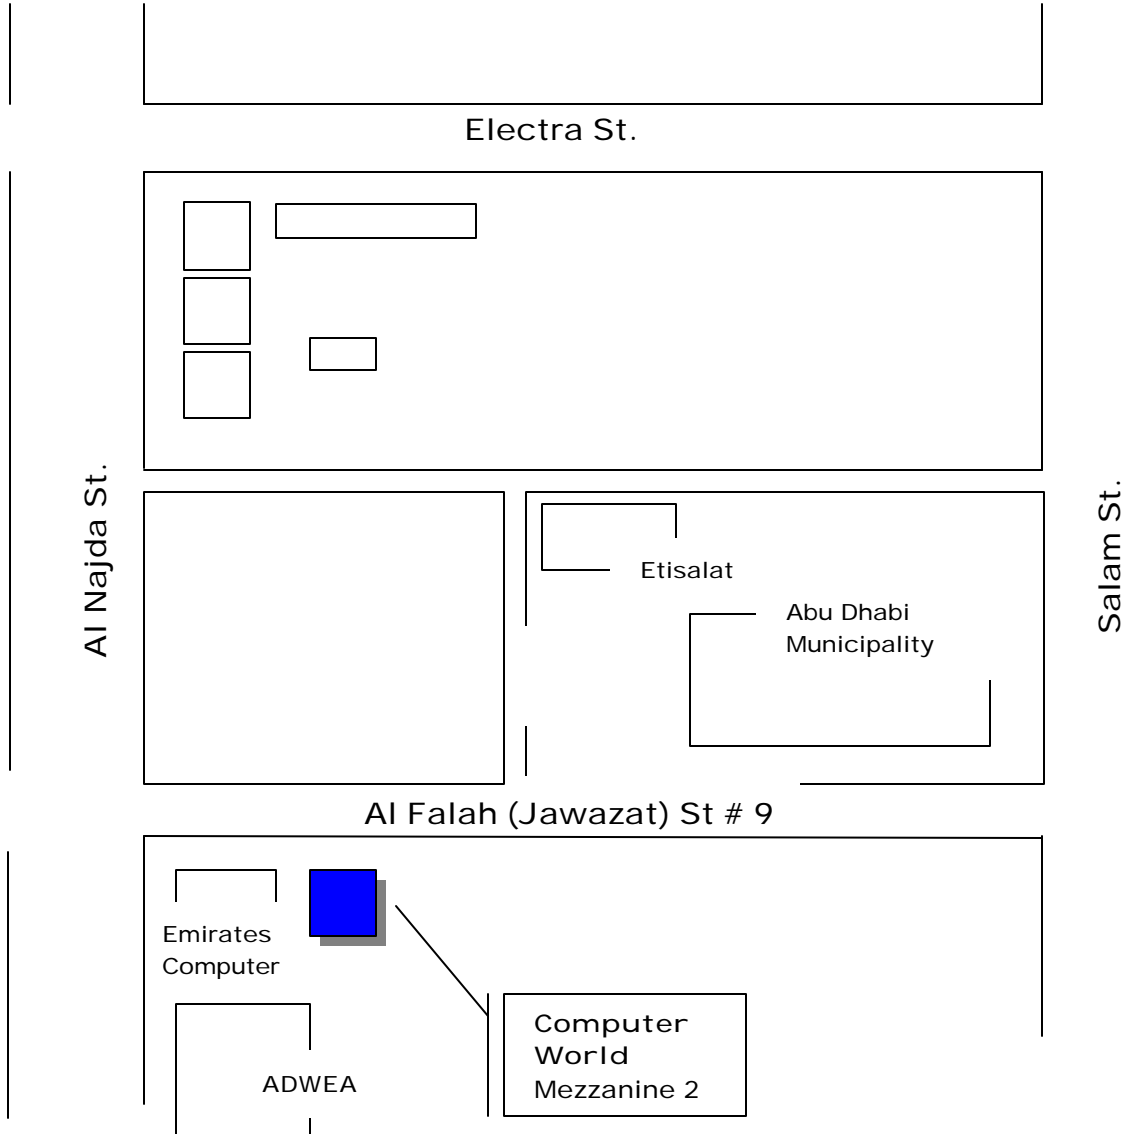

## LOCATION MAP

Location: Exactly Opposite Ministry of Finance & Industry  
 Next to: Emirates Computer  
 Same as: Popular Electronics / Street Side | Valley Pastry - Entrance Side

<b>Net@work<sup>sm</sup></b> <i>Putting Networks to work.</i>	<b>Office</b> M2, Saeed Al Muhairy Bldg Al Falah (Jawazat) St.	<b>Postal Address</b> P.O. Box 45073 Abu Dhabi U.A.E.	<b>Contact Numbers</b> Tel: 6414 334 Fax: 6413 557
--	--	--	--